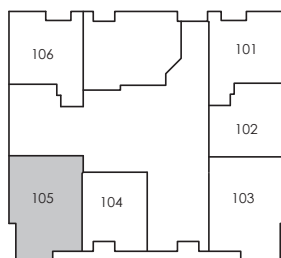

820 sq. ft.

2 Bedrooms | 2 Bathrooms

1ST FLOOR