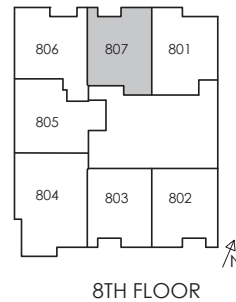

581 sq. ft.

1 Bedroom + Den | 1 Bathroom